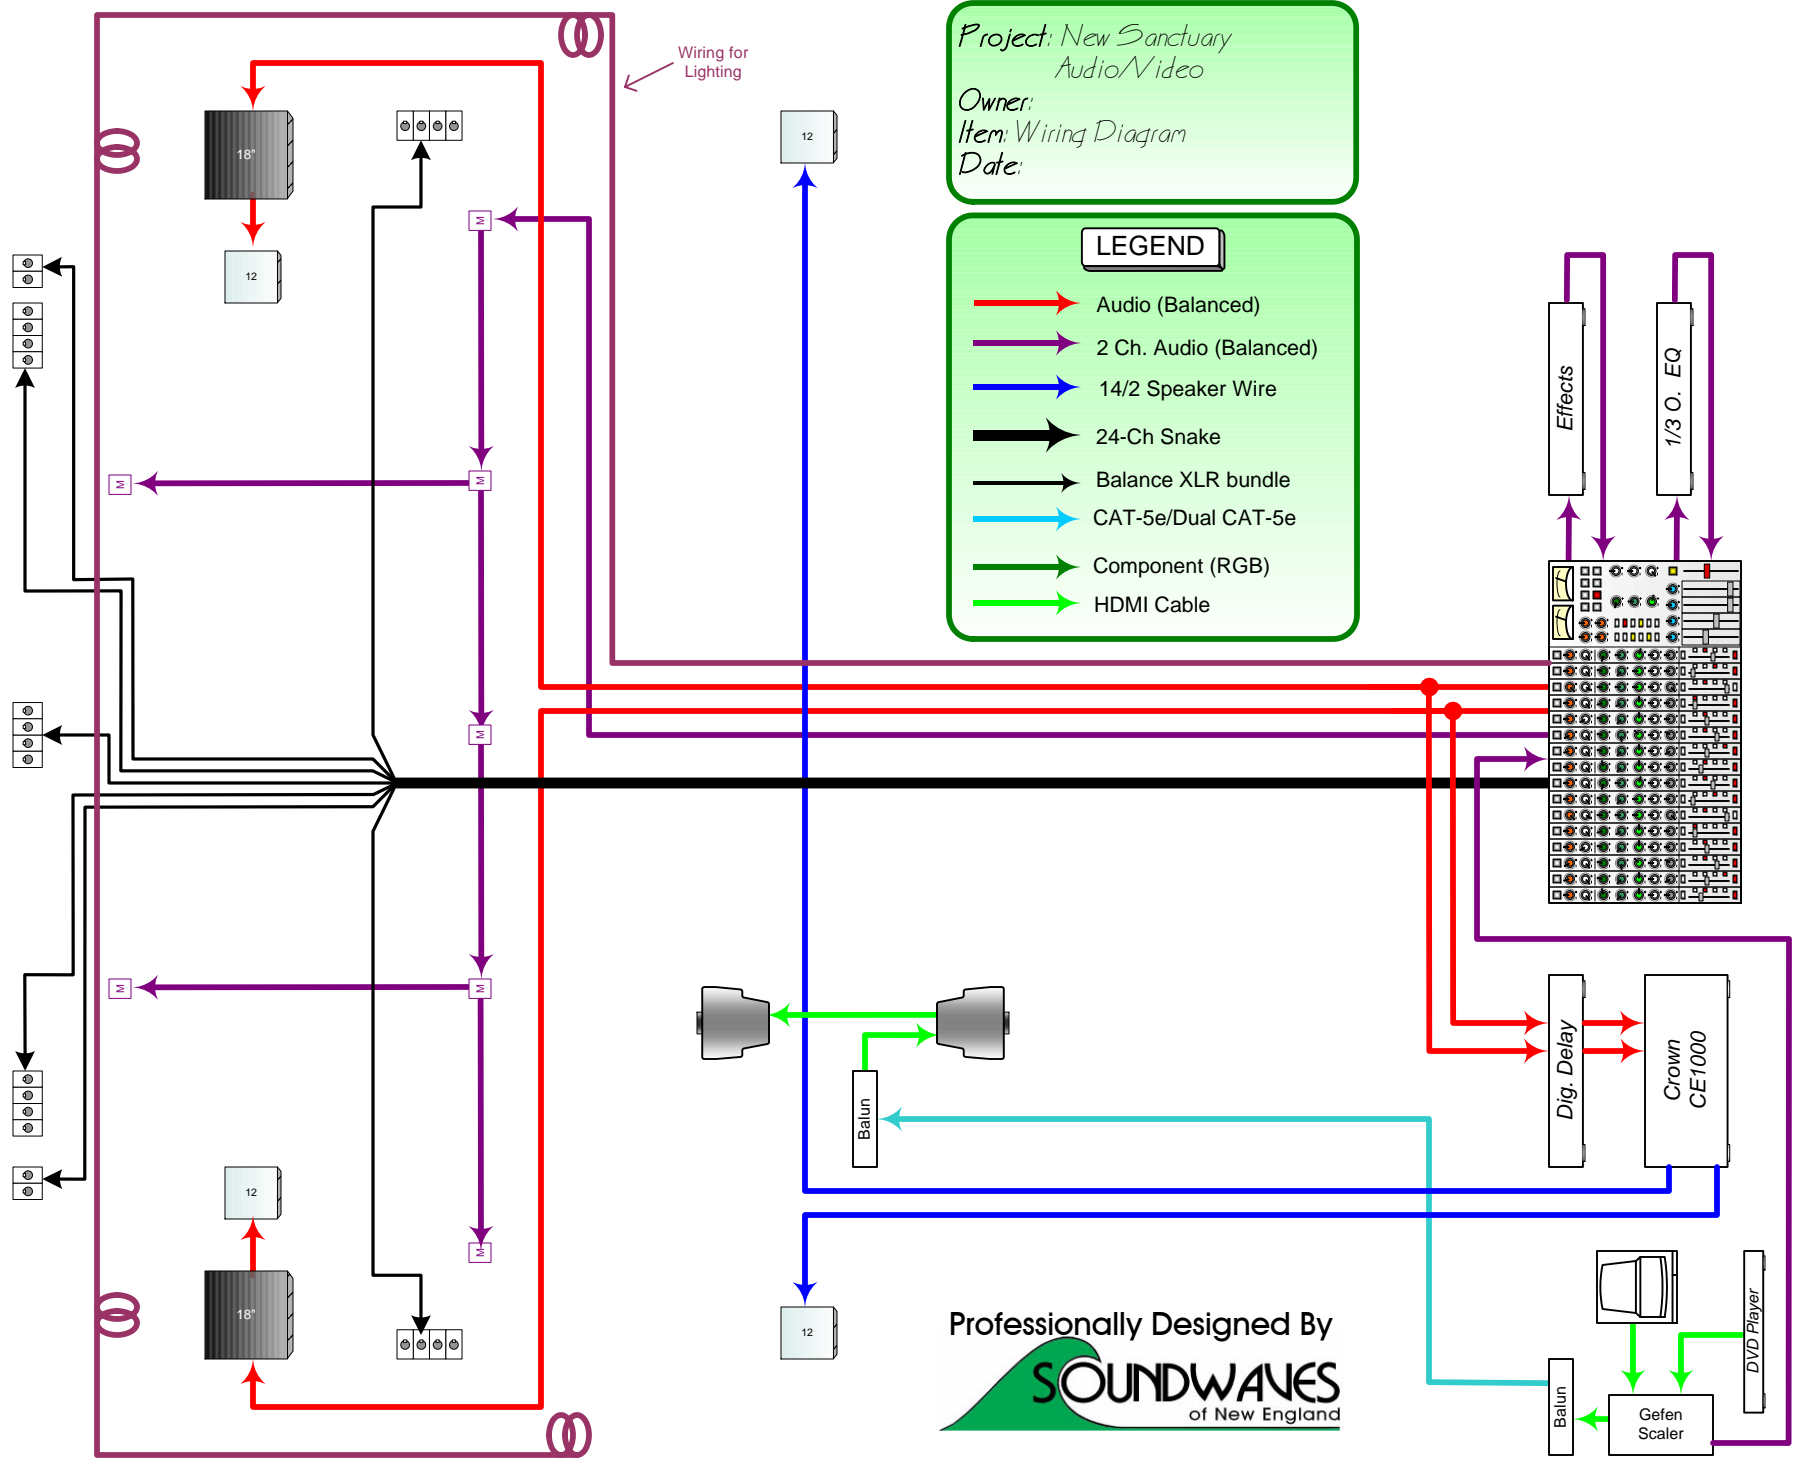

Project: New Sanctuary  
Audio/Video  
Owner:  
Item: Wiring Diagram  
Date:

**LEGEND**

-  Audio (Balanced)
-  2 Ch. Audio (Balanced)
-  14/2 Speaker Wire
-  24-Ch Snake
-  Balance XLR bundle
-  CAT-5e/Dual CAT-5e
-  Component (RGB)
-  HDMI Cable

Professionally Designed By  
**SOUNDWAVES**  
of New England